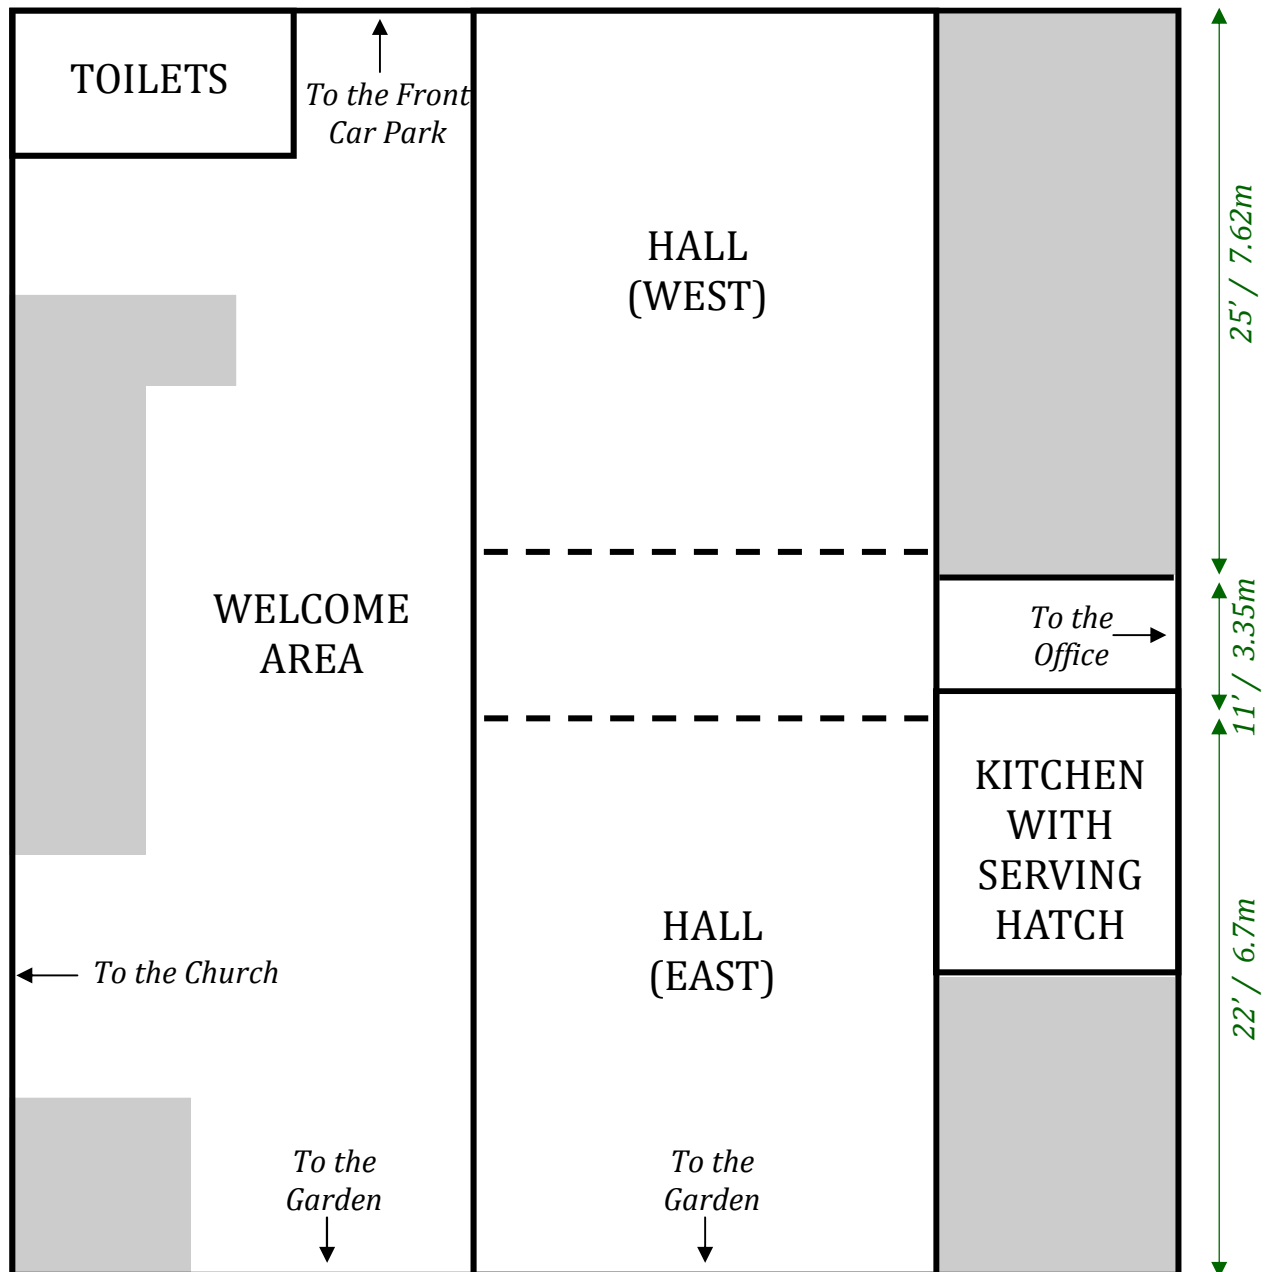

St. Paul's Church

Parish Centre

--- Dividers

Storage / Cupboard

18.5' / 5.64m

Not to scale / Approximate